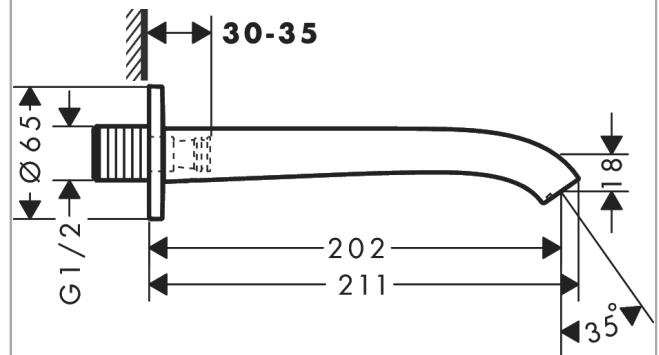

#### product features

- 1 function
- connection type: G 1/2
- with escutcheon
- projection 202 mm
- wall-mounted
- maximum flow rate at 3 bar: 24,3 l/min
- spray type: WaterfallStream

### Scale drawing